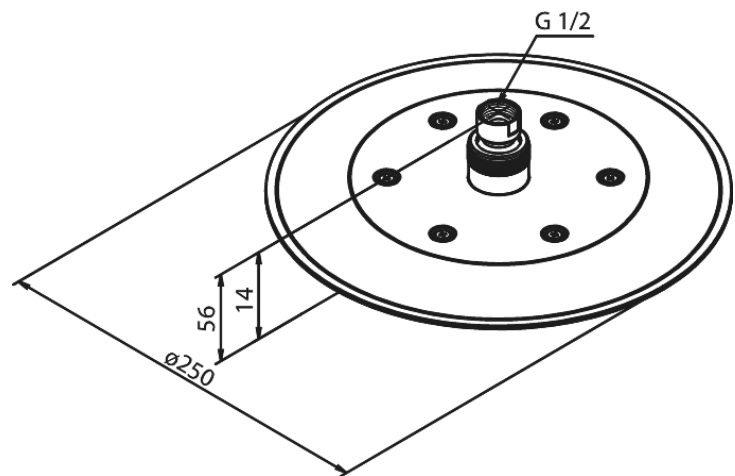

Silhouet

Head Shower

Article no.: 7666379
Finish: Brushed Brass PVD
Series: Silhouet

EAN no.: 5708516828006

Standard features:

Water consumption max.9 l/min
Ø250mm

Product features

FM Mattsson Mora Group Denmark
Østbirkvej 2, DK-5240 Odense NØ